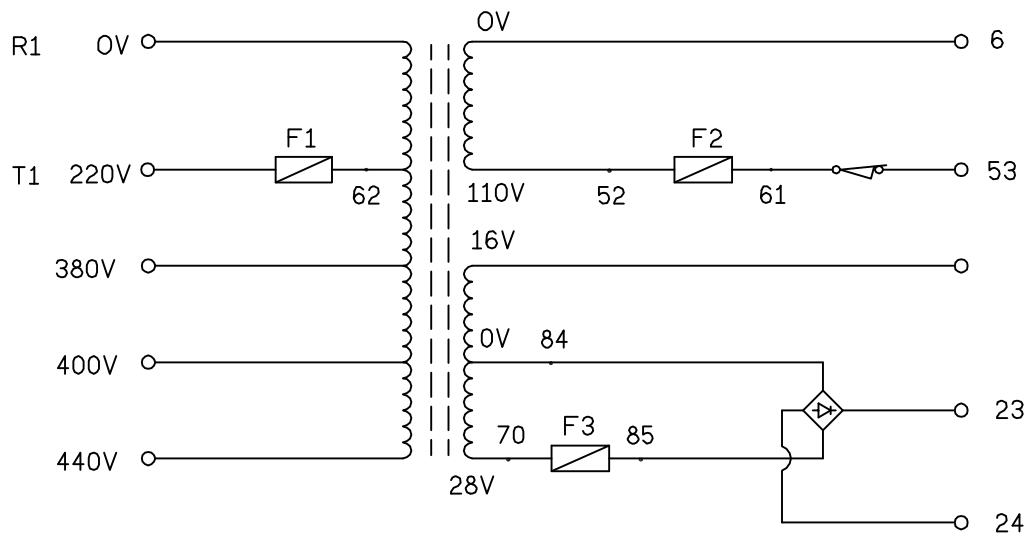

INSTALLATION DIAGRAM FOR CONTROL CABINET

V1000 CONNECTION DIAGRAM