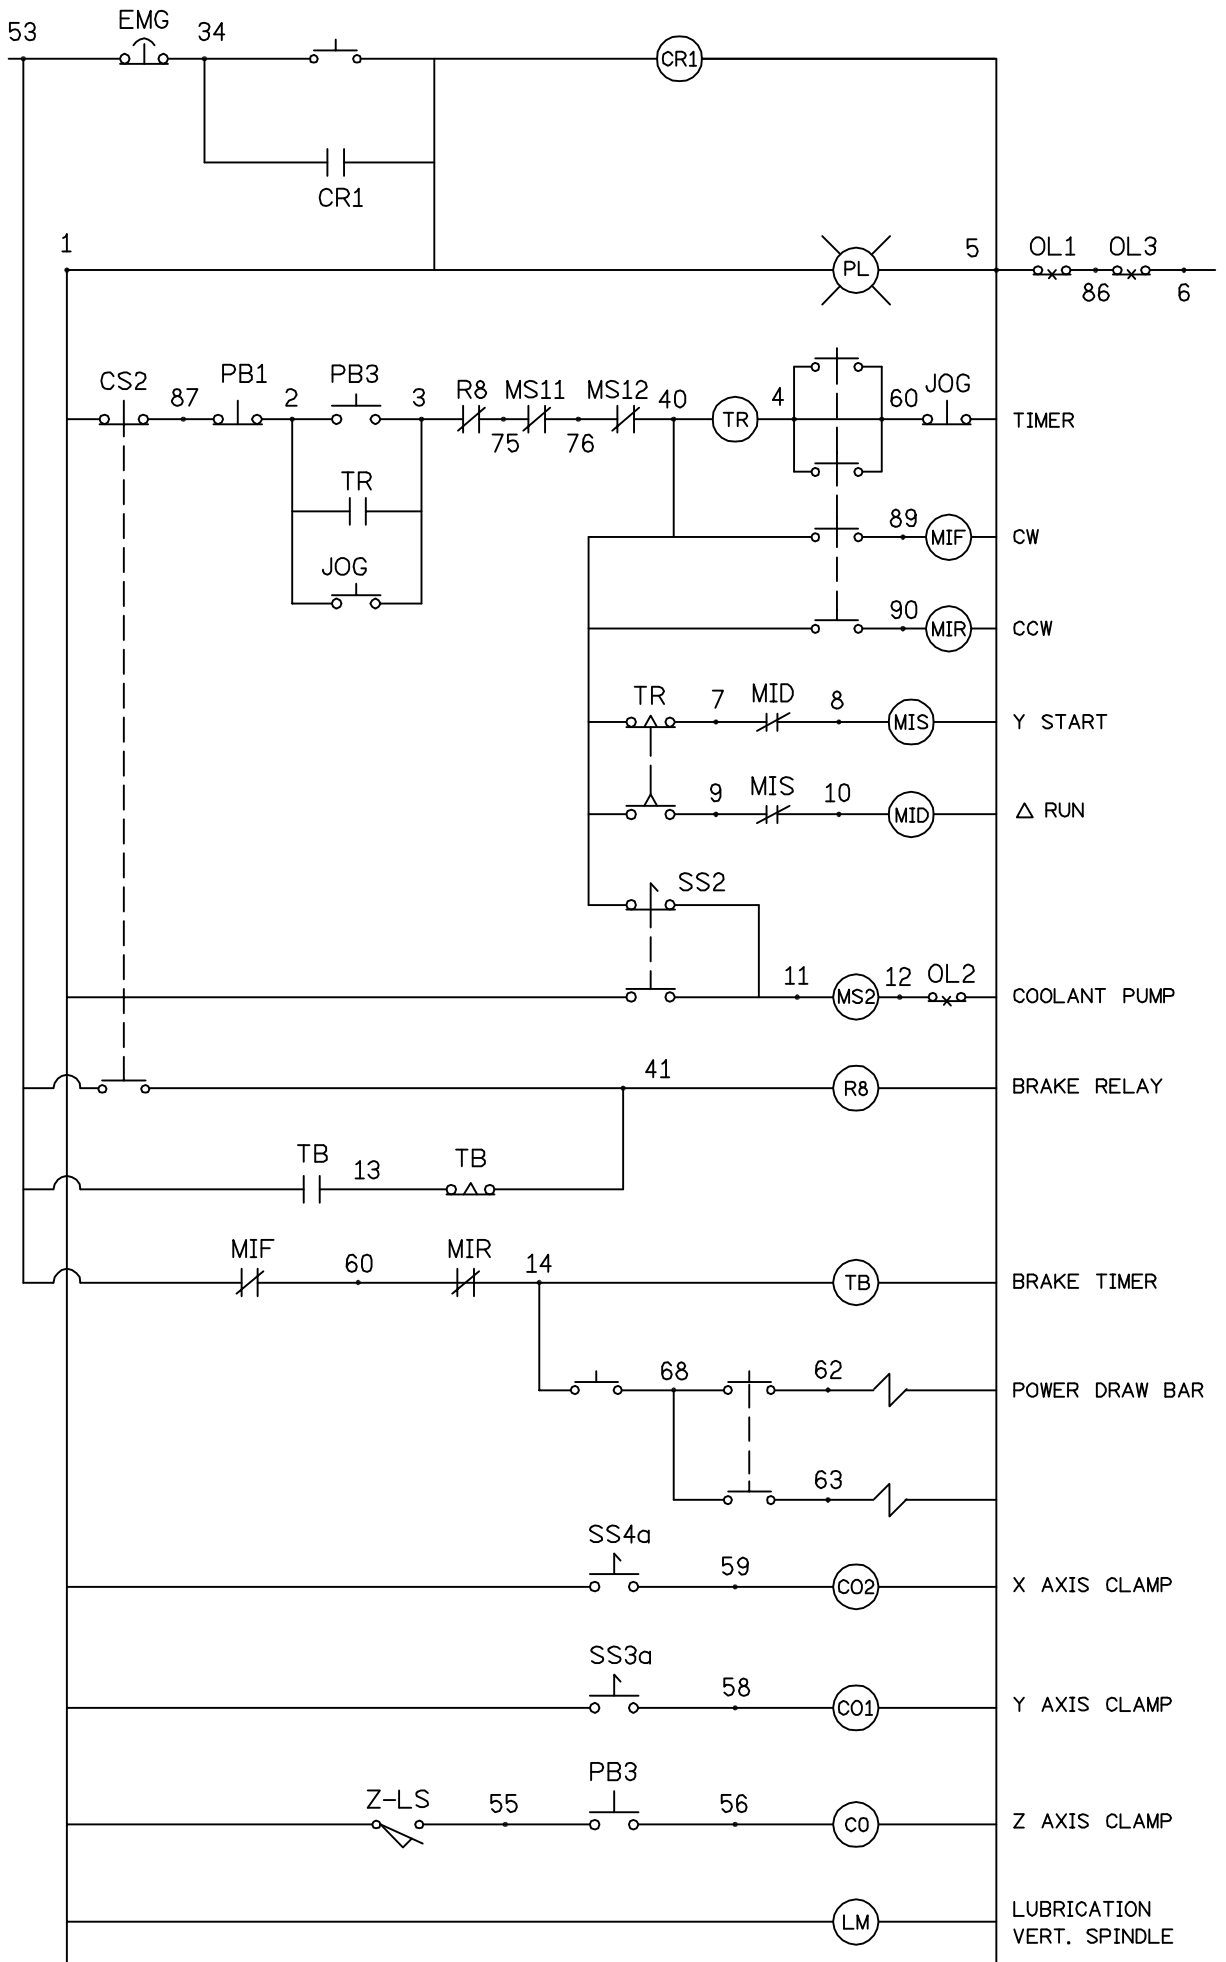

INSTALLATION DIAGRAM FOR CONTROL CABINET

V1000 CONNECTION DIAGRAM