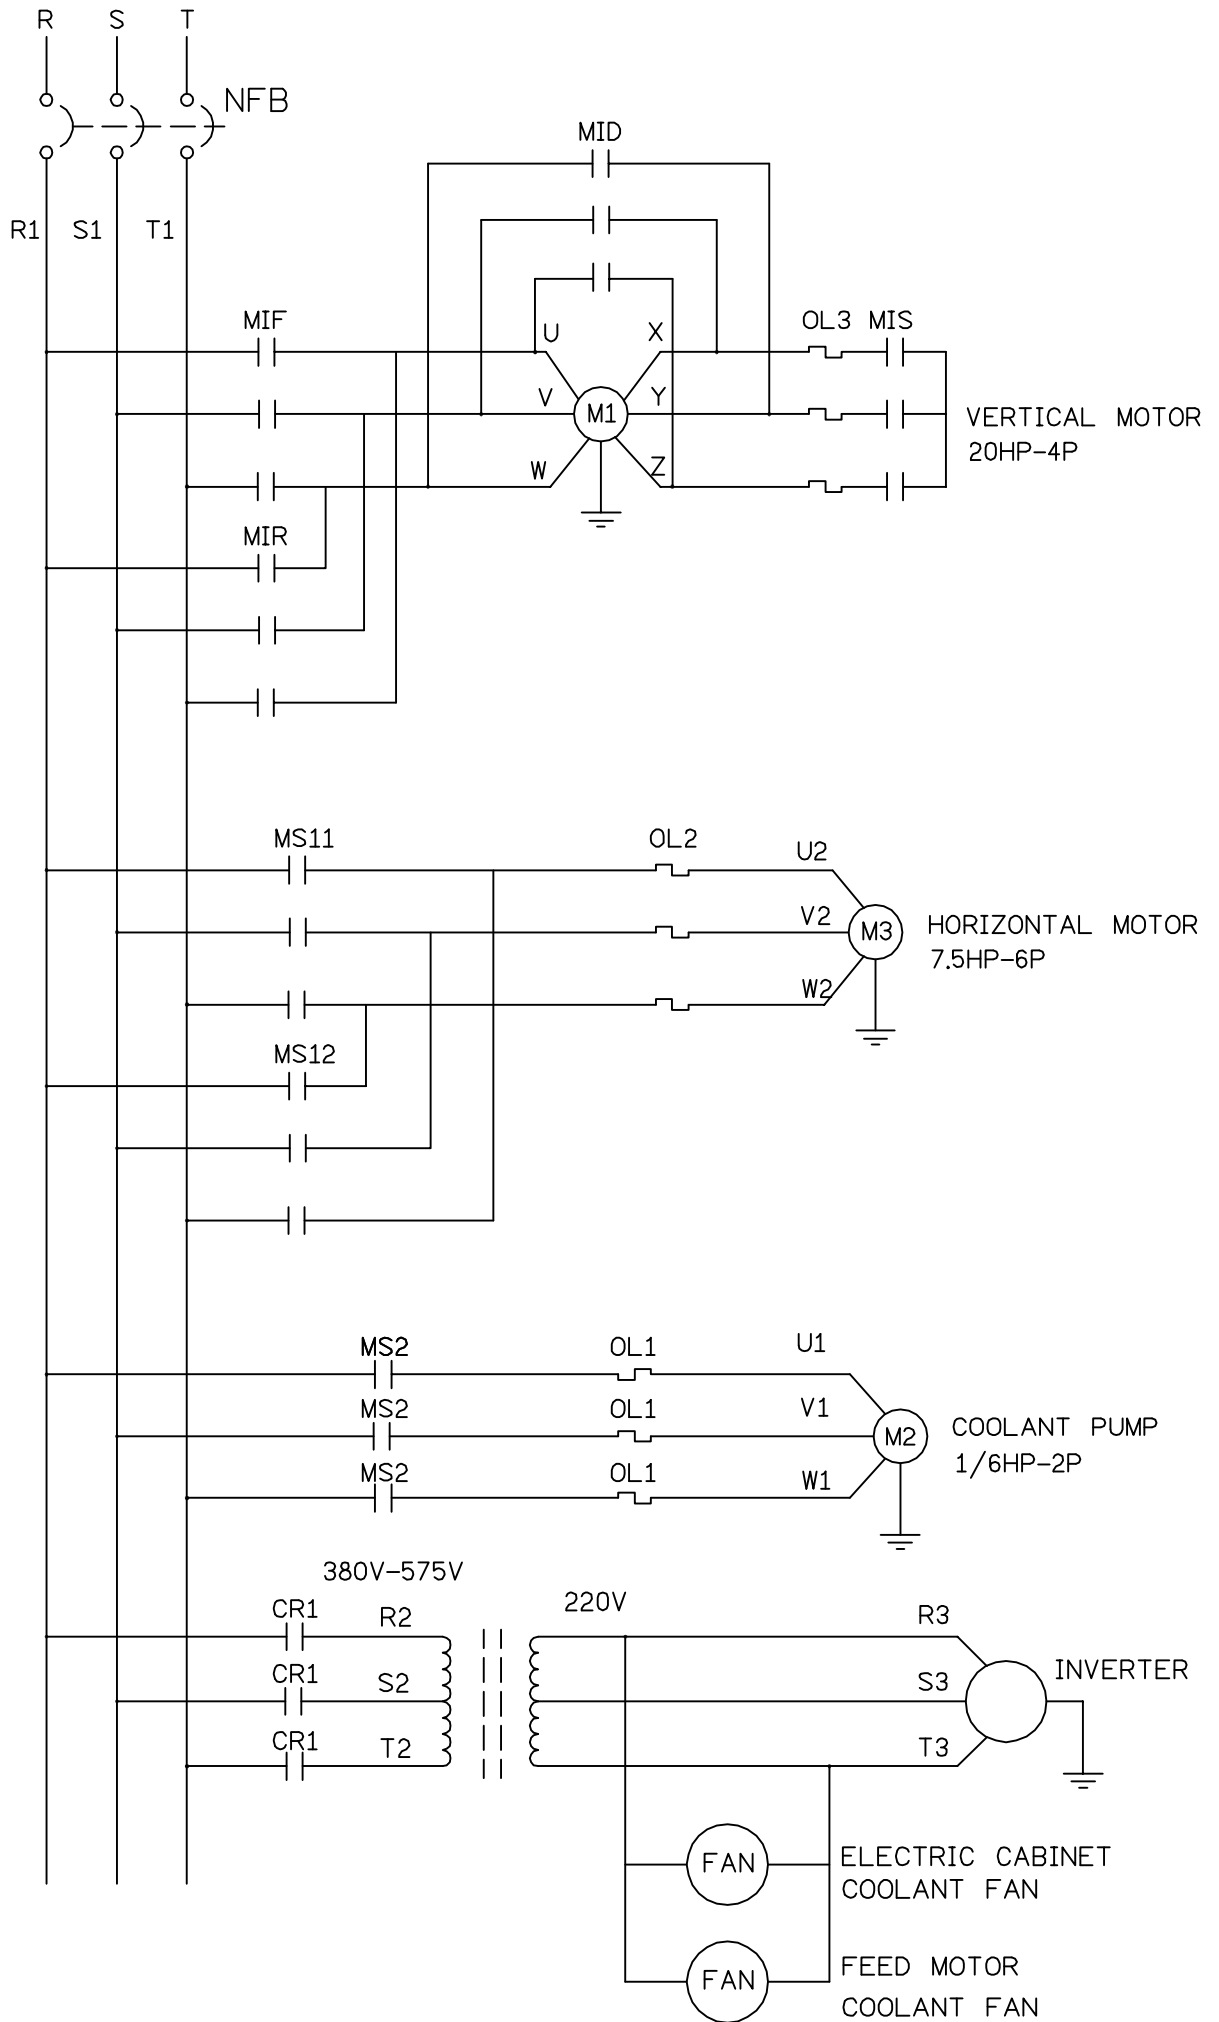

INSTALLATION DIAGRAM FOR CONTROL CABINET

V1000 CONNECTION DIAGRAM