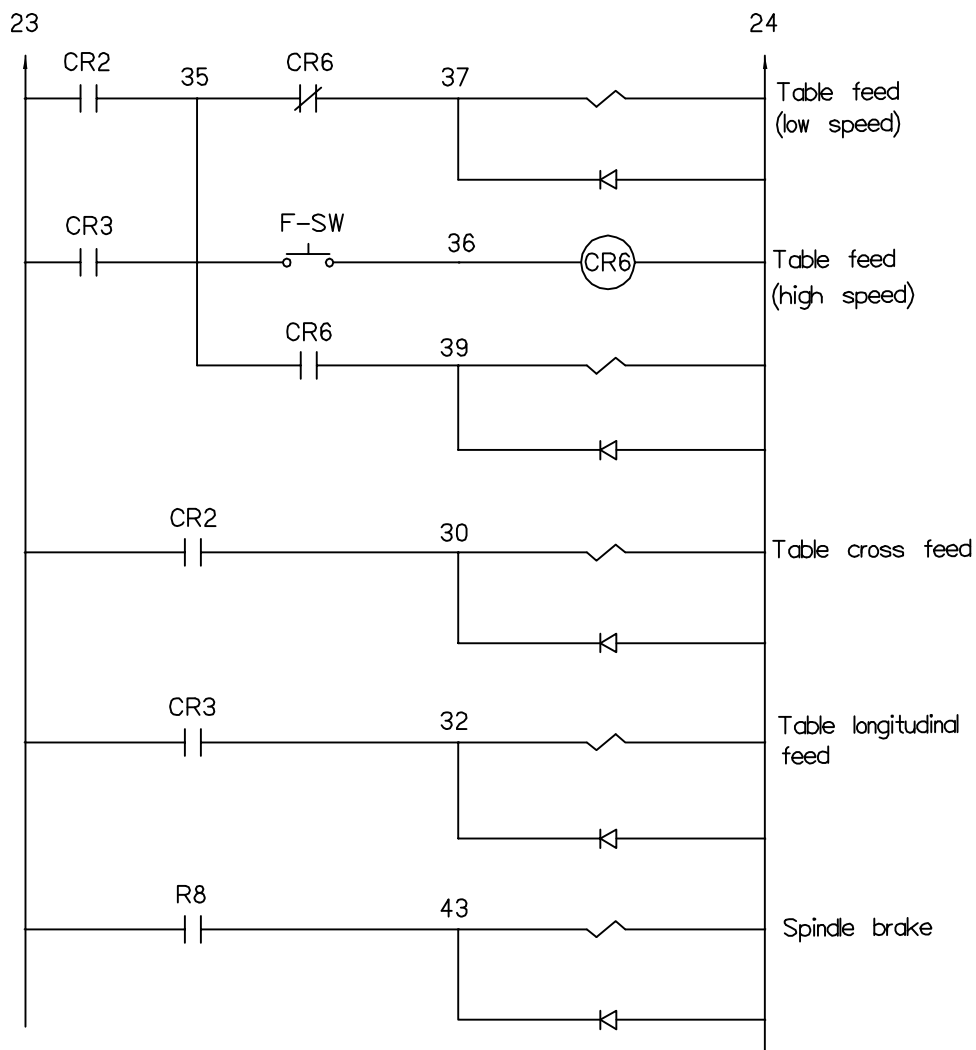

INSTALLATION DIAGRAM FOR CONTROL CABINET

V1000 CONNECTION DIAGRAM