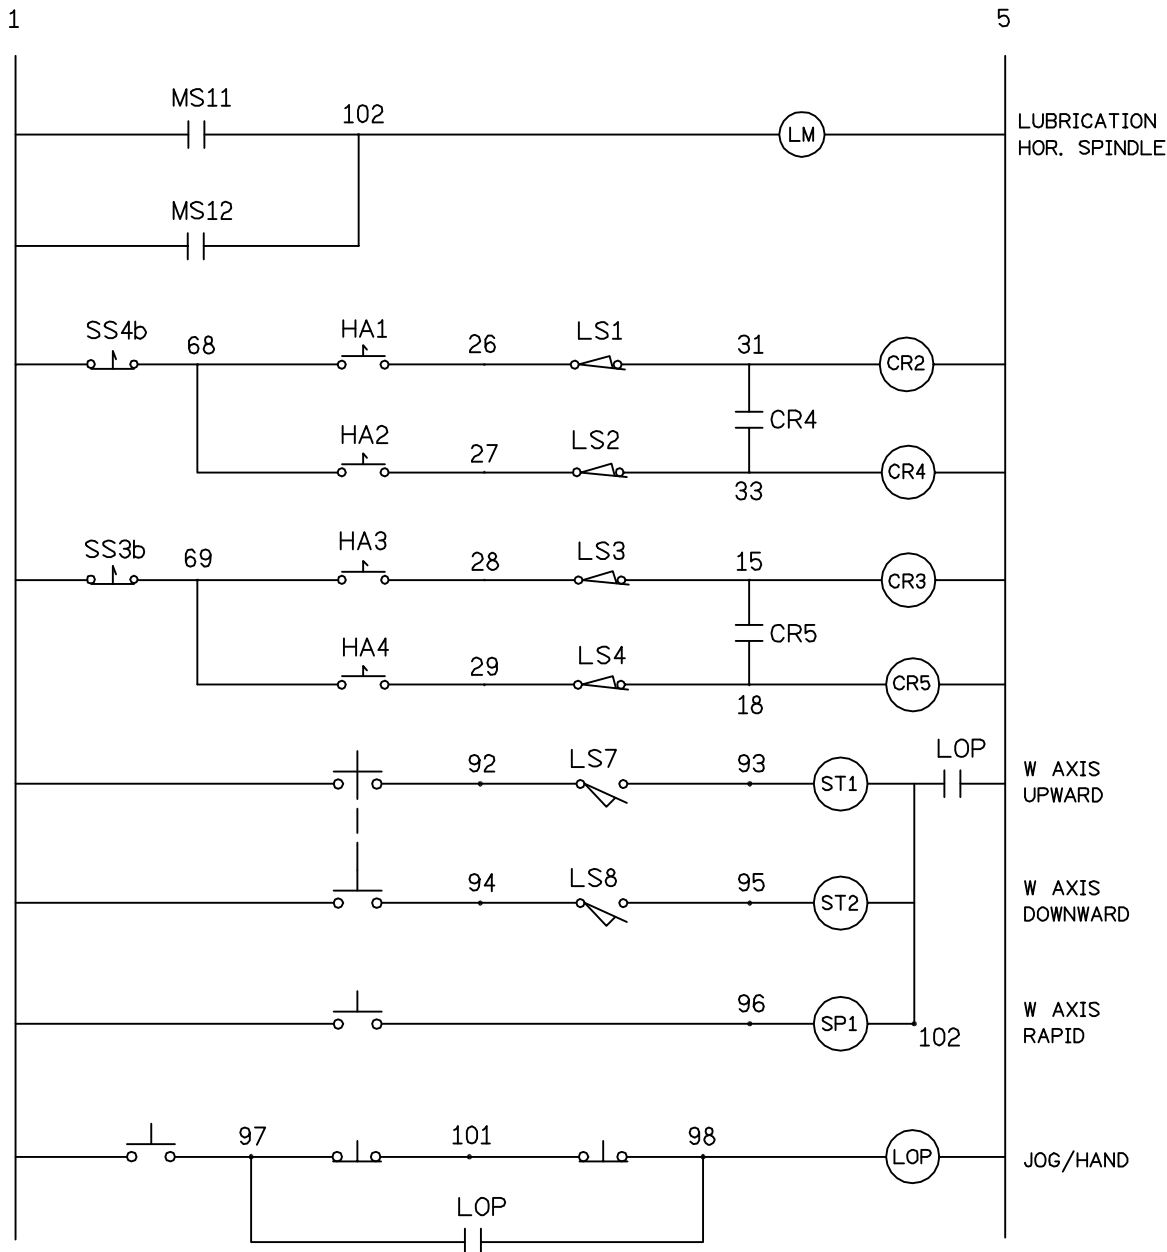

INSTALLATION DIAGRAM FOR CONTROL CABINET

V1000 CONNECTION DIAGRAM