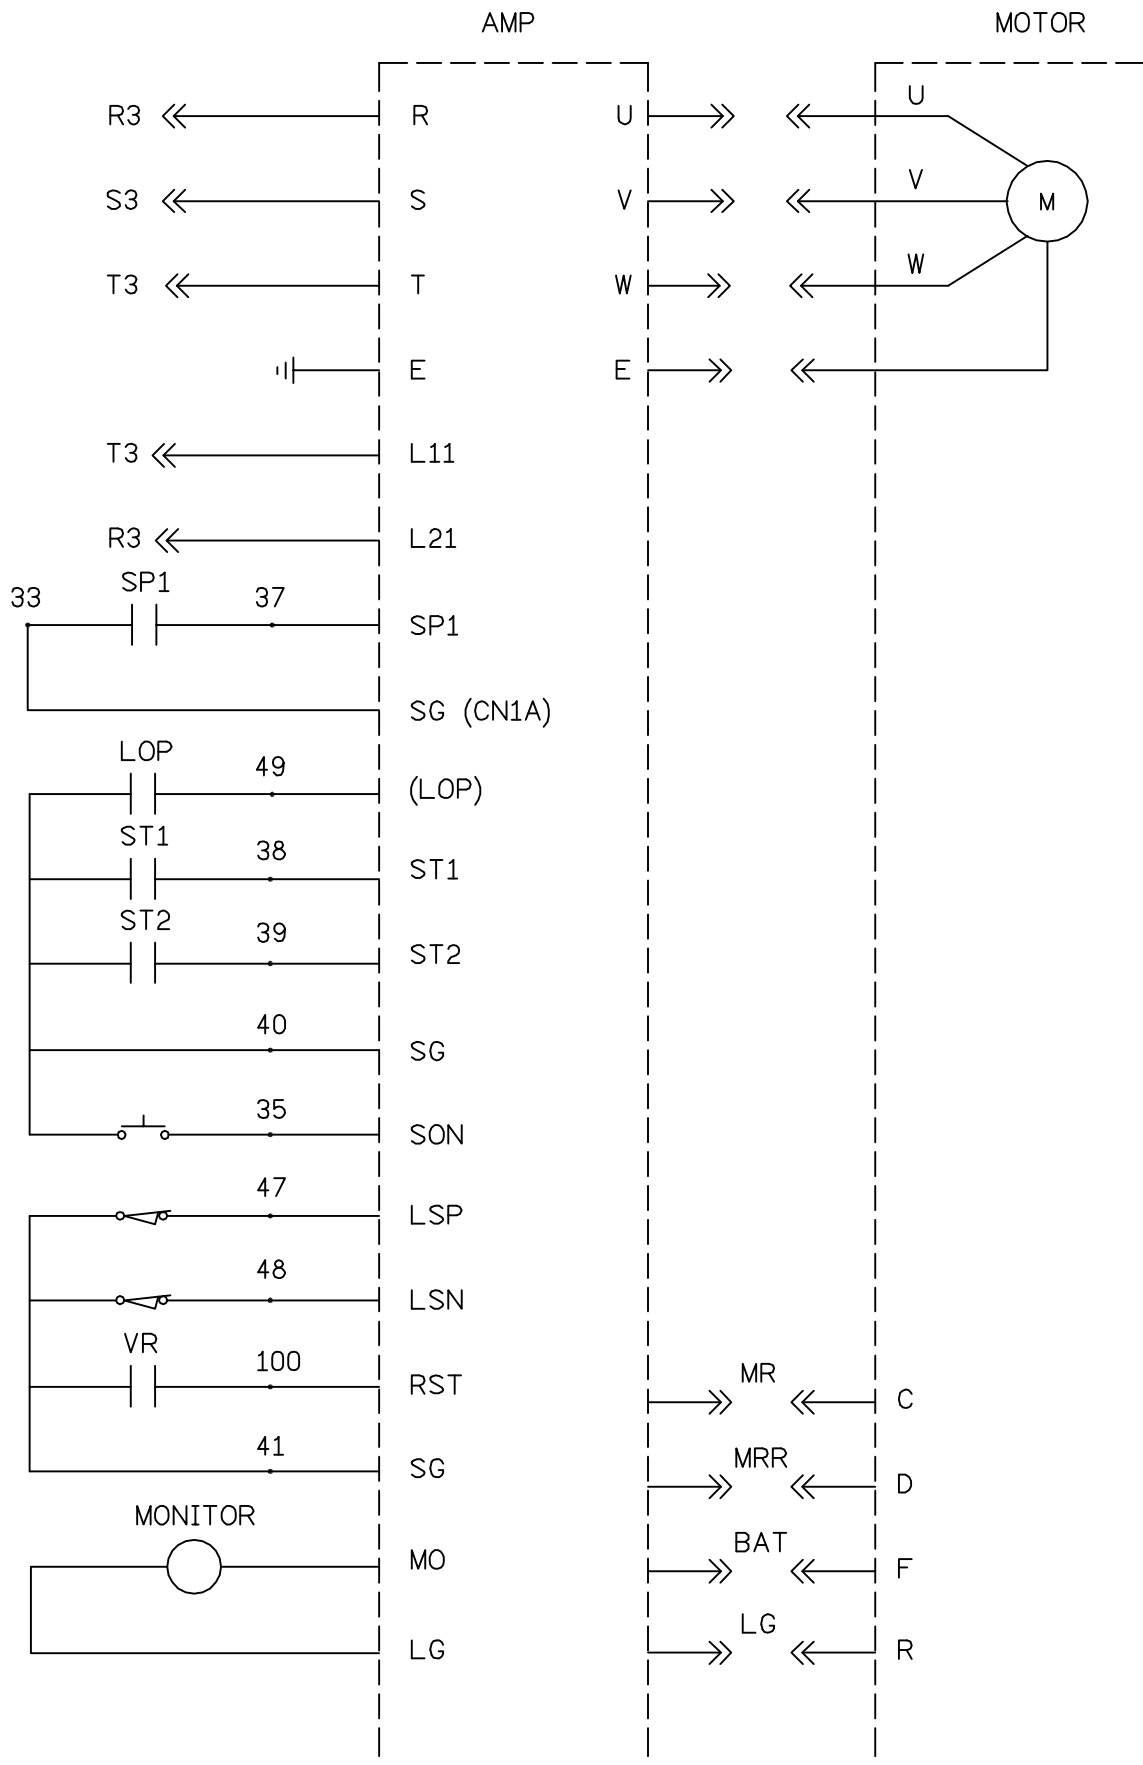

INSTALLATION DIAGRAM FOR CONTROL CABINET

V1000 CONNECTION DIAGRAM