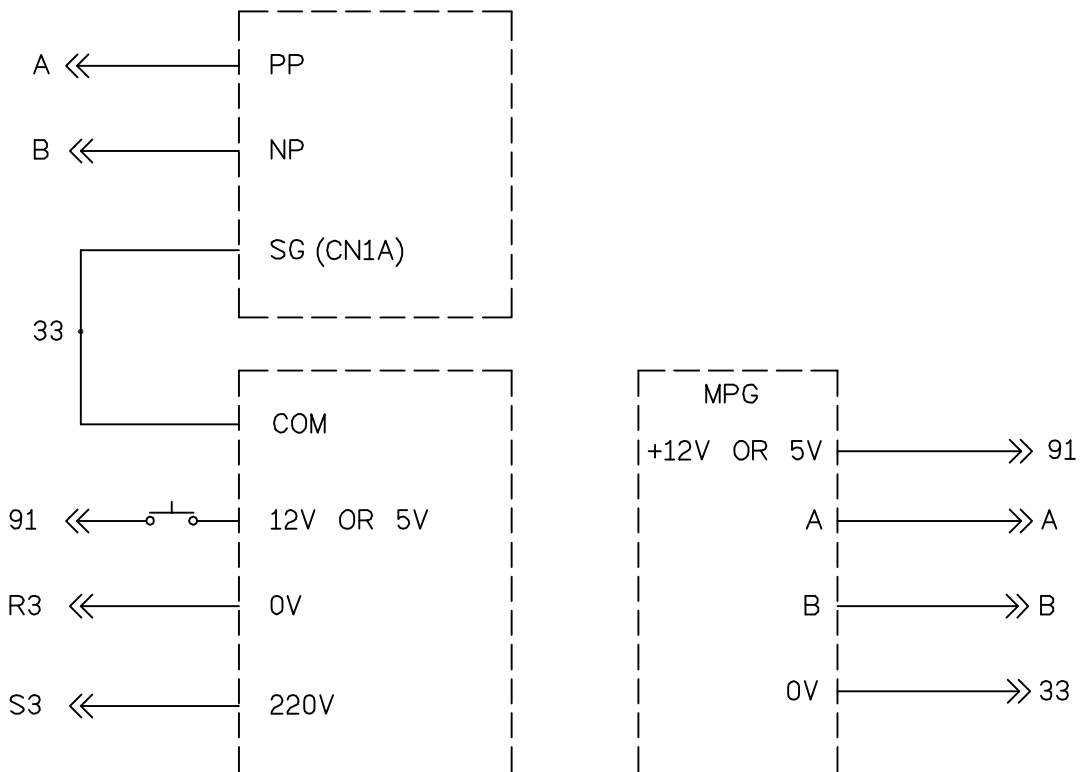

INSTALLATION DIAGRAM FOR CONTROL CABINET

V1000 CONNECTION DIAGRAM