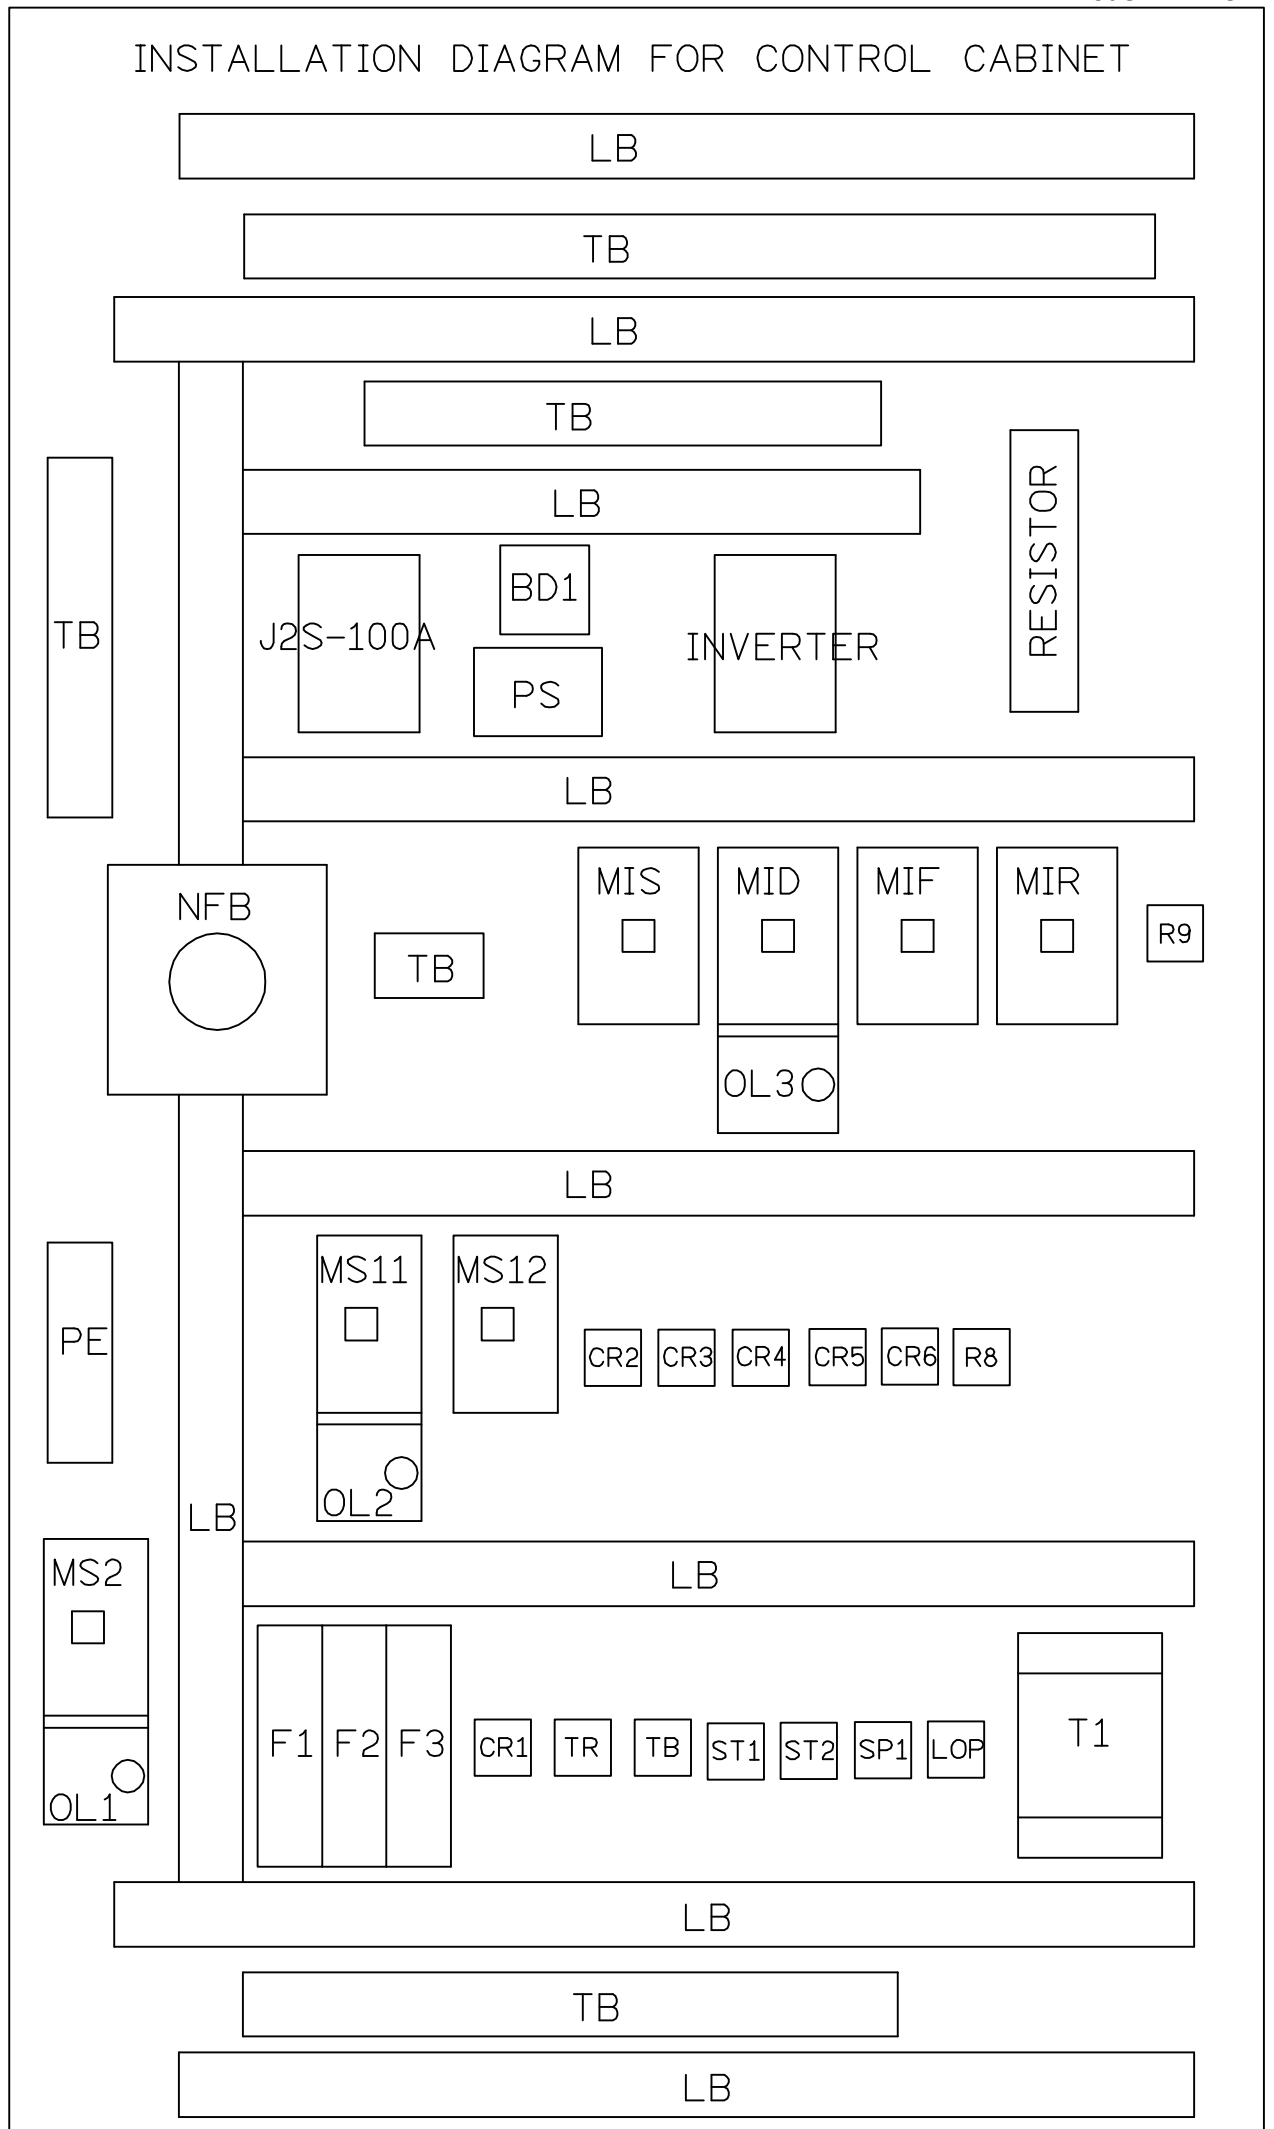

INSTALLATION DIAGRAM FOR CONTROL CABINET

V1000 CONNECTION DIAGRAM