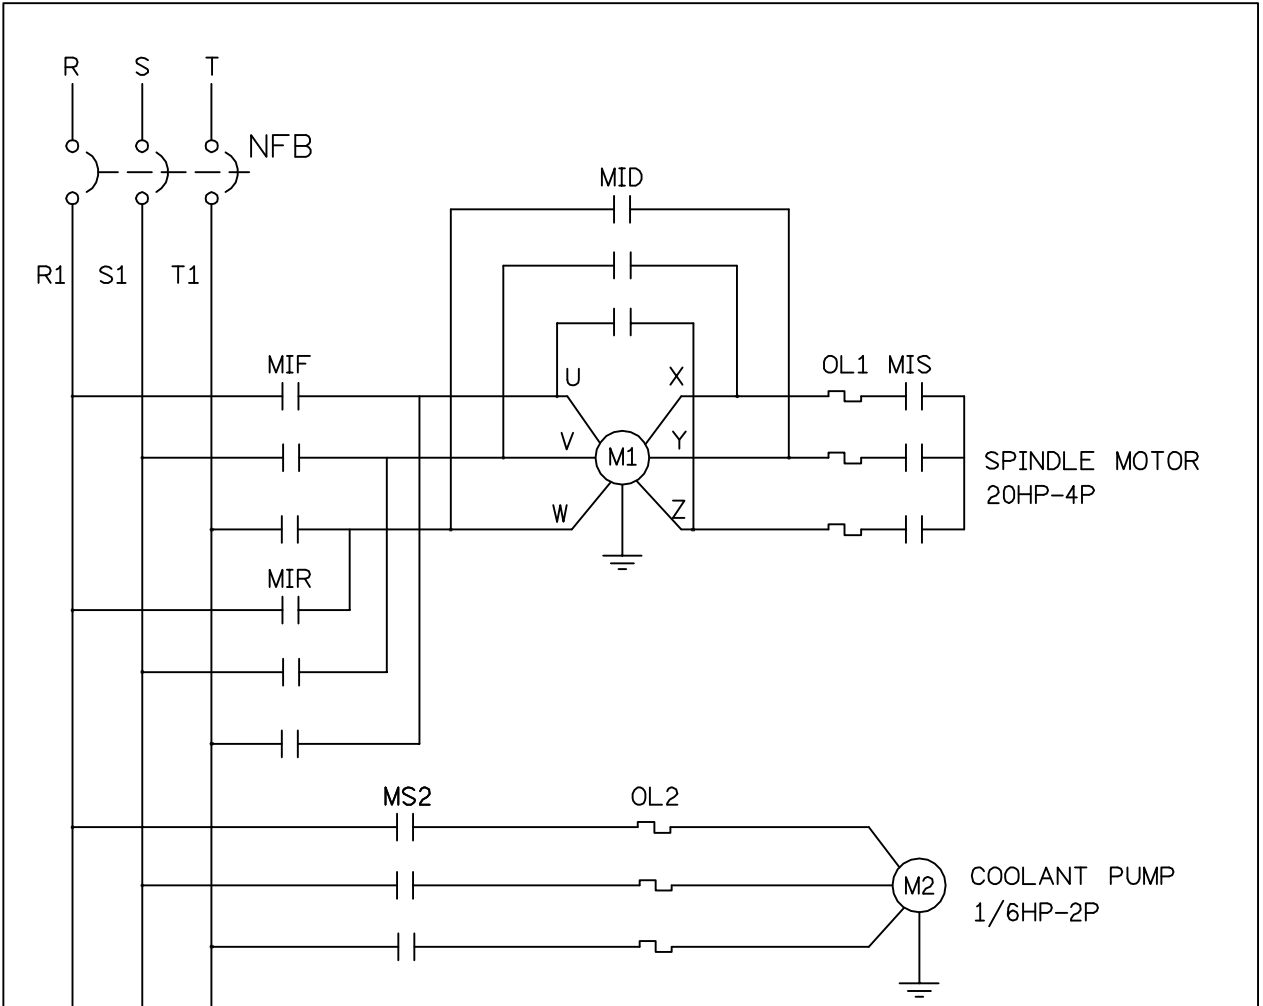

INSTALLATION DIAGRAM FOR CONTROL CABINET

V1000 CONNECTION DIAGRAM