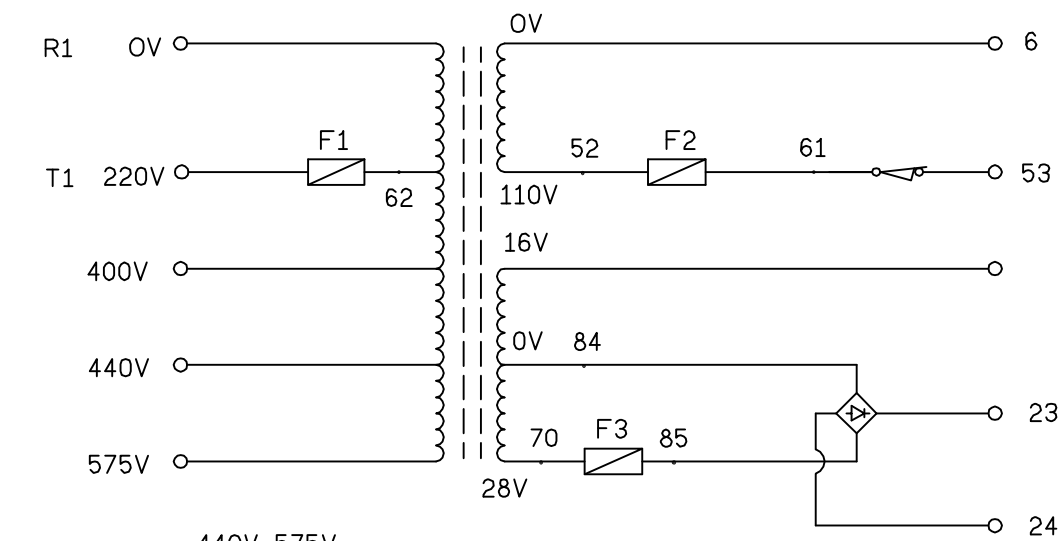

INSTALLATION DIAGRAM FOR CONTROL CABINET

V1000 CONNECTION DIAGRAM