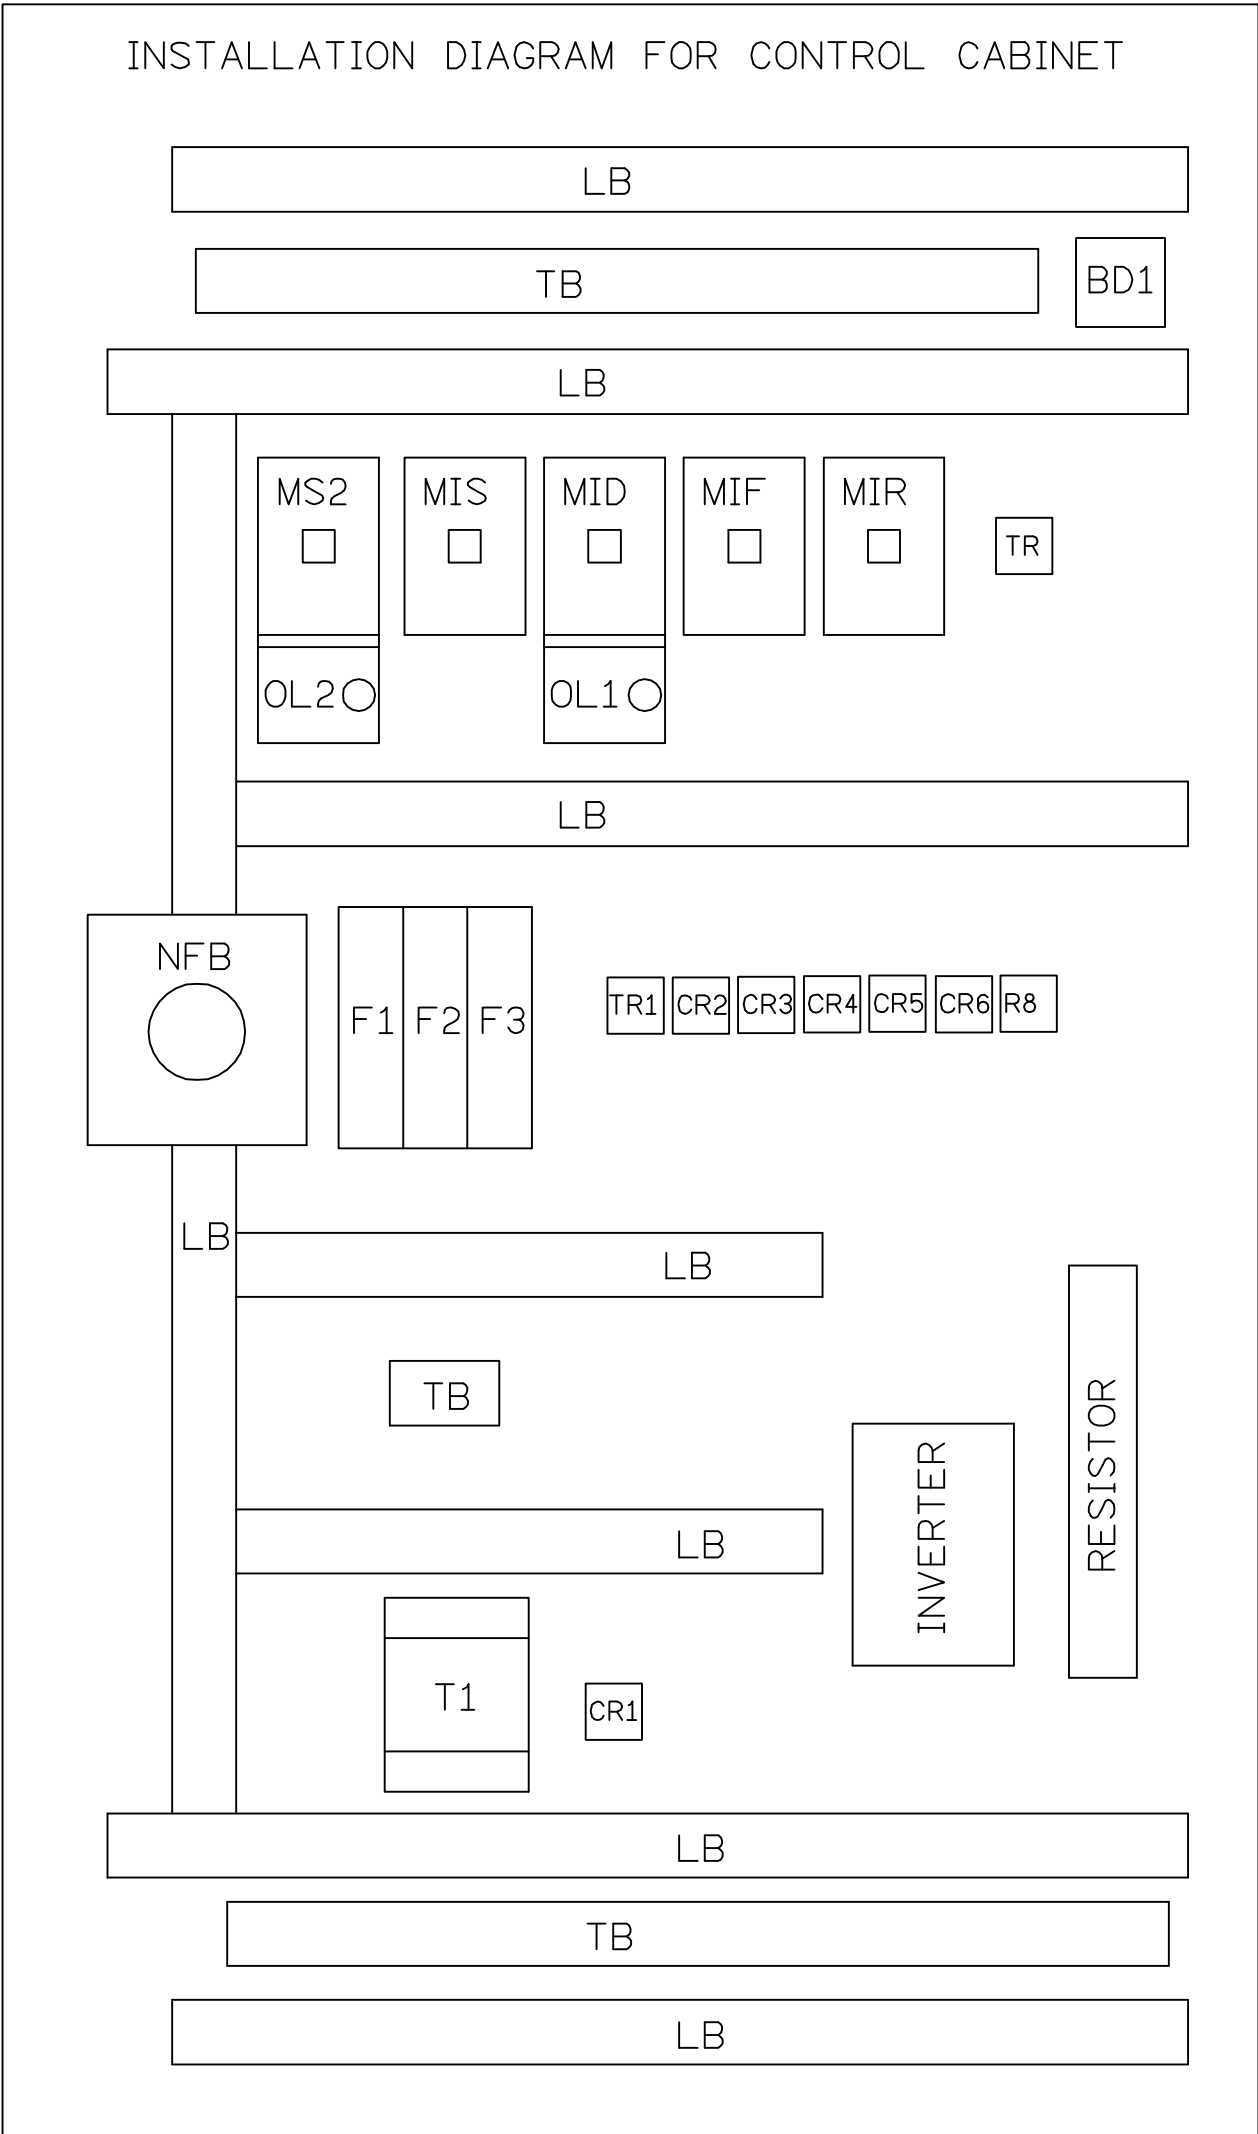

INSTALLATION DIAGRAM FOR CONTROL CABINET

V1000 CONNECTION DIAGRAM