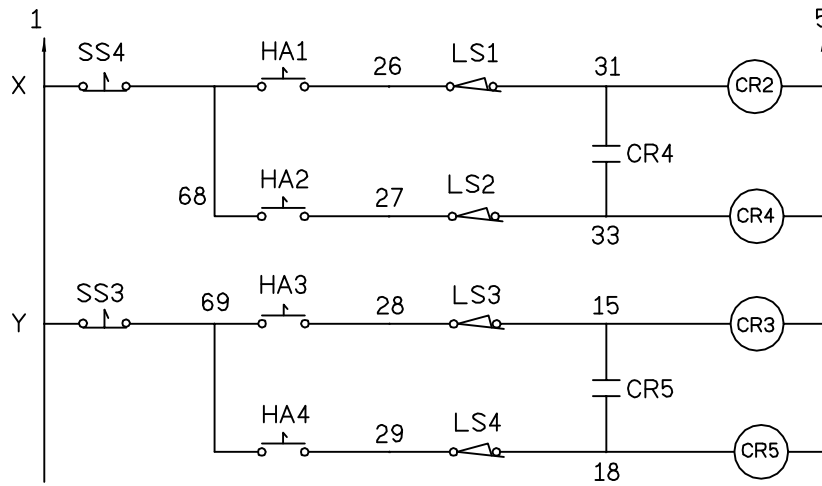

INSTALLATION DIAGRAM FOR CONTROL CABINET

V1000 CONNECTION DIAGRAM