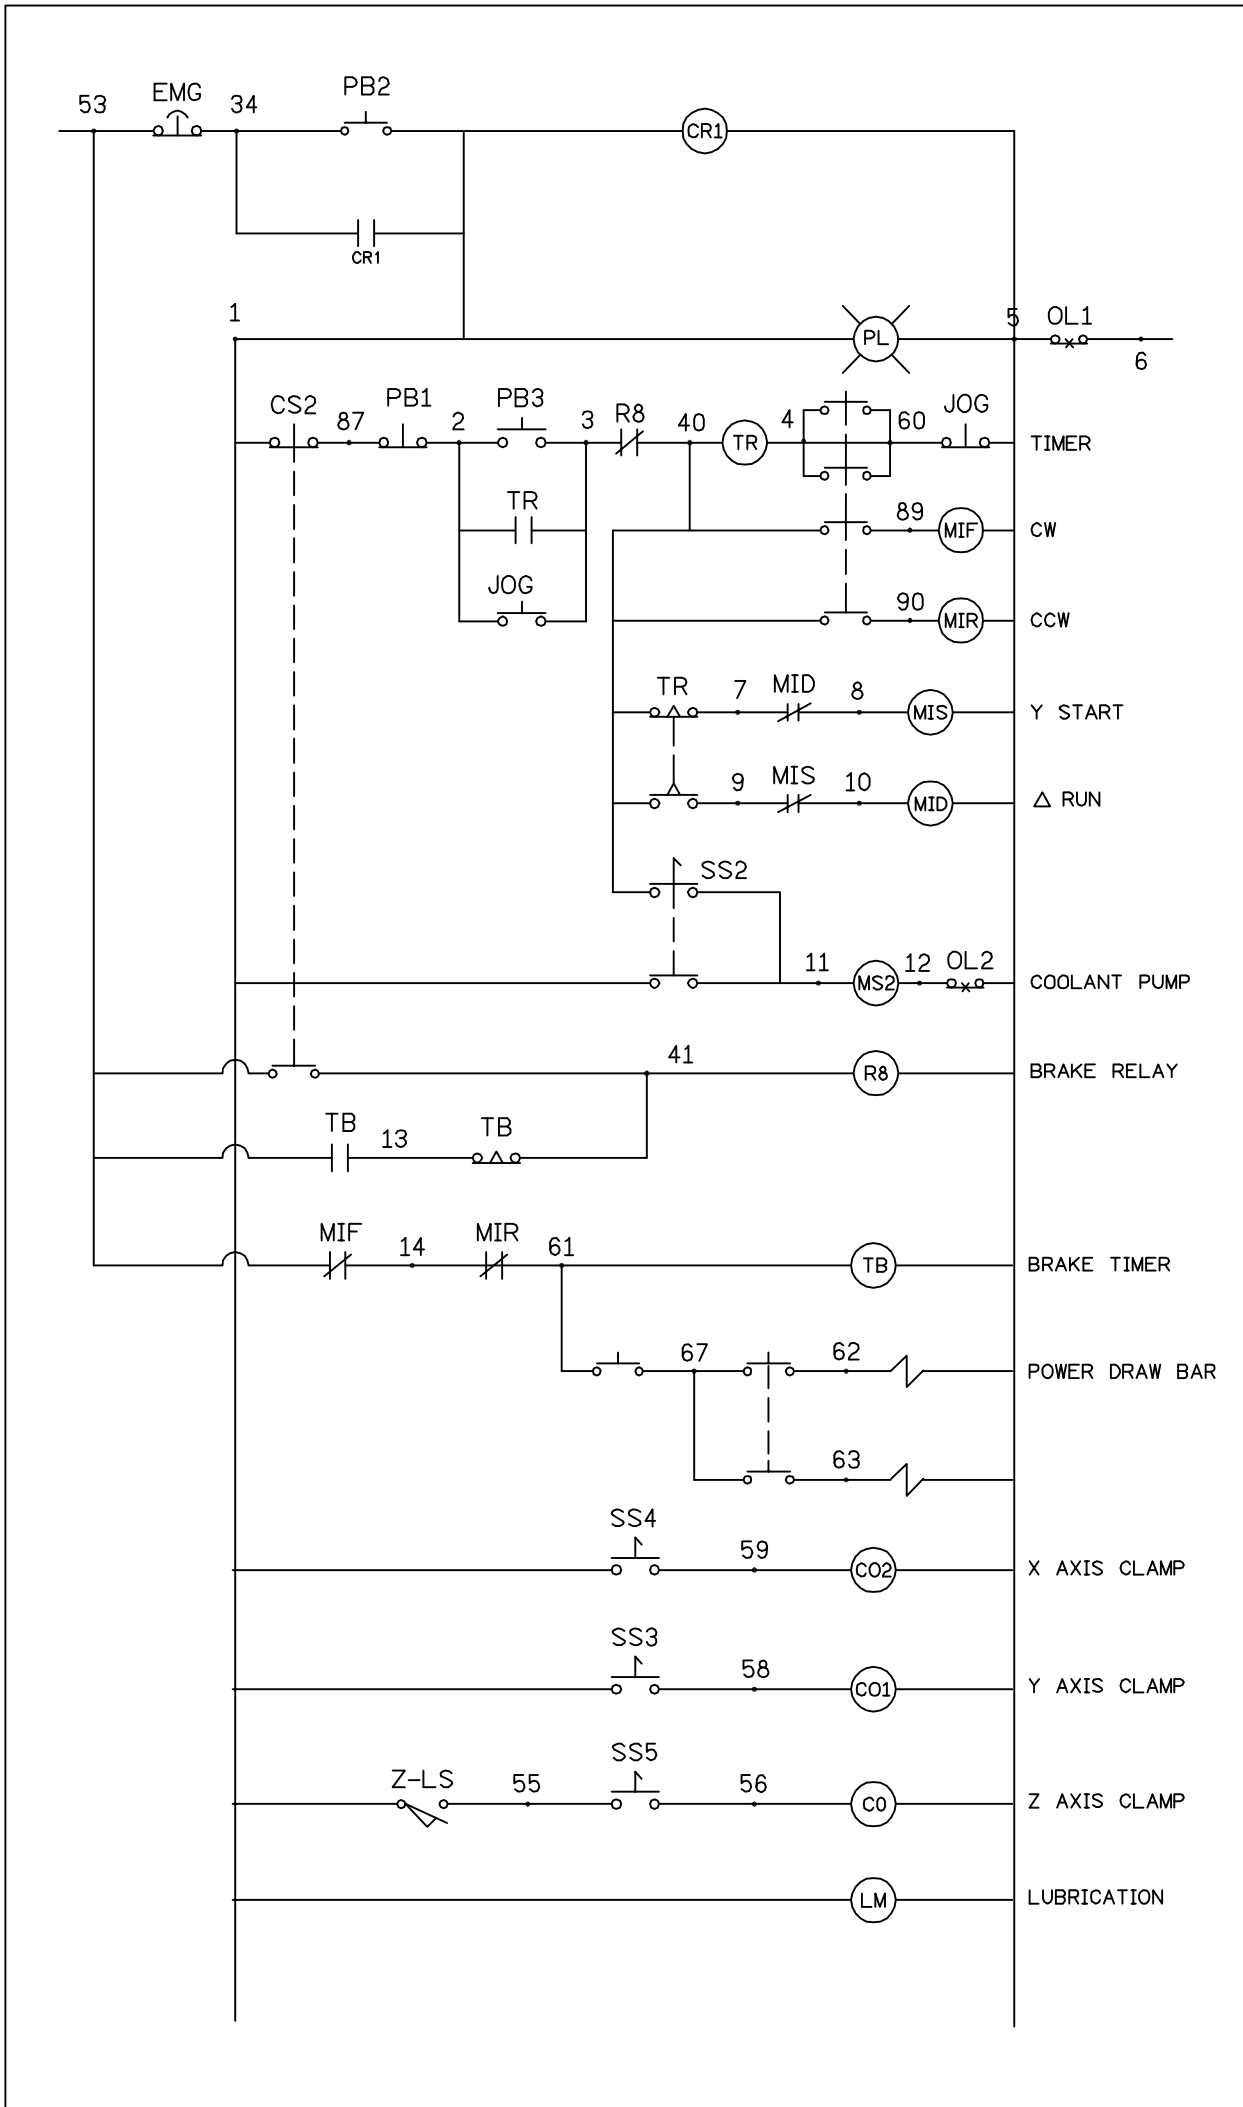

INSTALLATION DIAGRAM FOR CONTROL CABINET

V1000 CONNECTION DIAGRAM