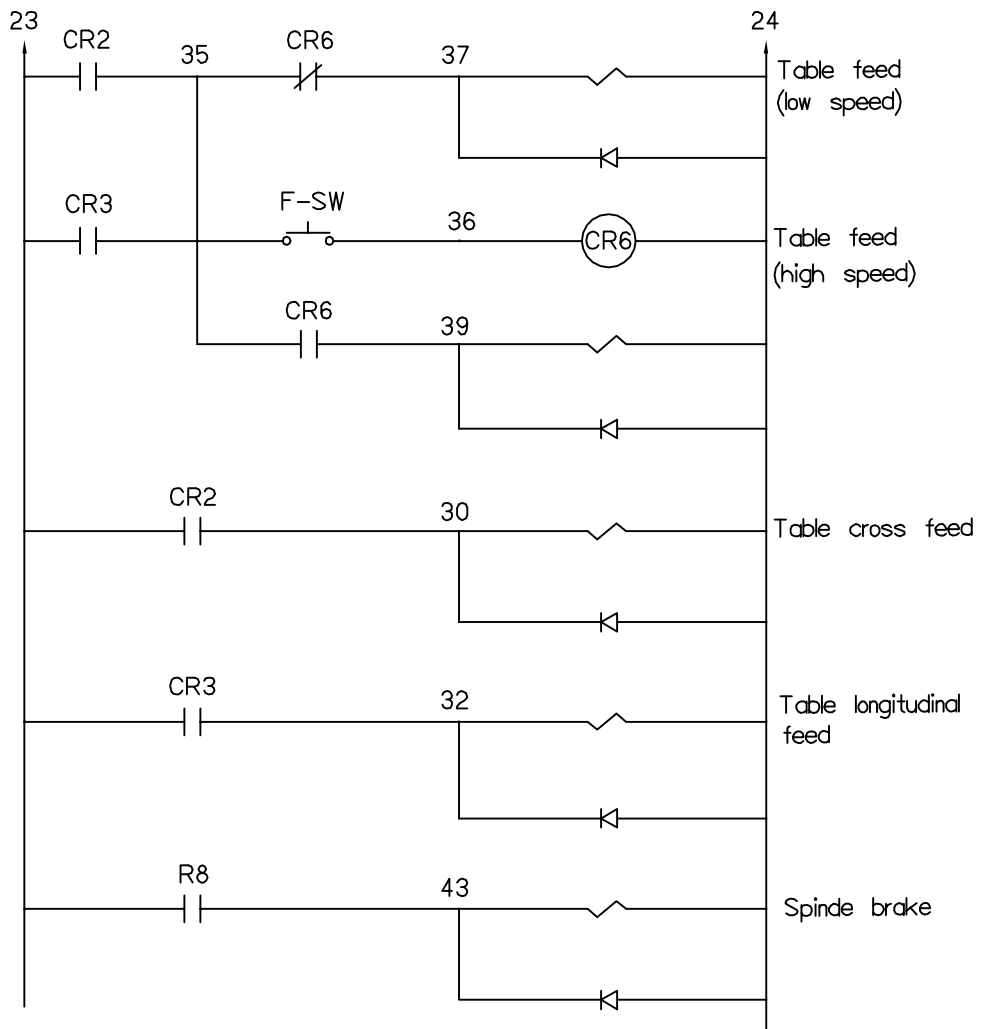

INSTALLATION DIAGRAM FOR CONTROL CABINET

V1000 CONNECTION DIAGRAM